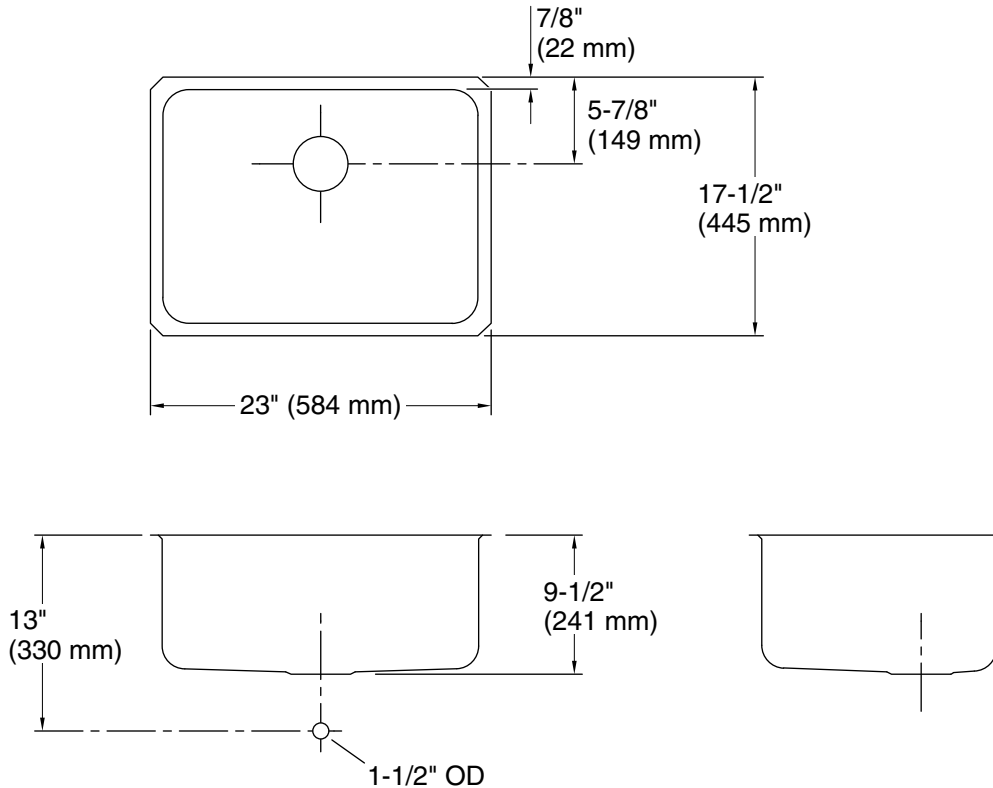

Undertone®

23" undermount single-bowl kitchen sink
K-3325

Features

- 27" (686 mm) minimum base cabinet width
- Single bowl
- 9-1/2" (241 mm) depth provides generous workspace
- Rear drain placement increases cabinet storage space underneath sink
- Includes installation hardware
- Sink drain with strainer sold separately

Technical Information

All product dimensions are nominal.

Bowl configuration: Single

Min. base cabinet width: 27" (686 mm)

Bowl area (Center): Length: 21-1/4" (540 mm)
Width: 15-3/4" (400 mm)
Bowl depth: 9-1/2" (241 mm)
Water depth: 9-1/2" (241 mm)